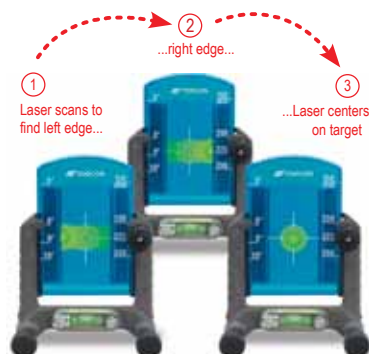

## Easy-to-see display

The large, backlit LCD is sloped so you can easily see the panel without climbing into the manhole or trench.

## Functional accessibility anywhere

The RC-200 remote puts all of the features at your fingertips whether you're at the laser or up to 660 ft. away.

## SmartLine® (TP-L4GV/AV/G)

Accelerate production by making setup and alignment automatic. Patented scanning technology allows the industry's only fast, accurate one-person automatic alignment feature: the SmartLine®.