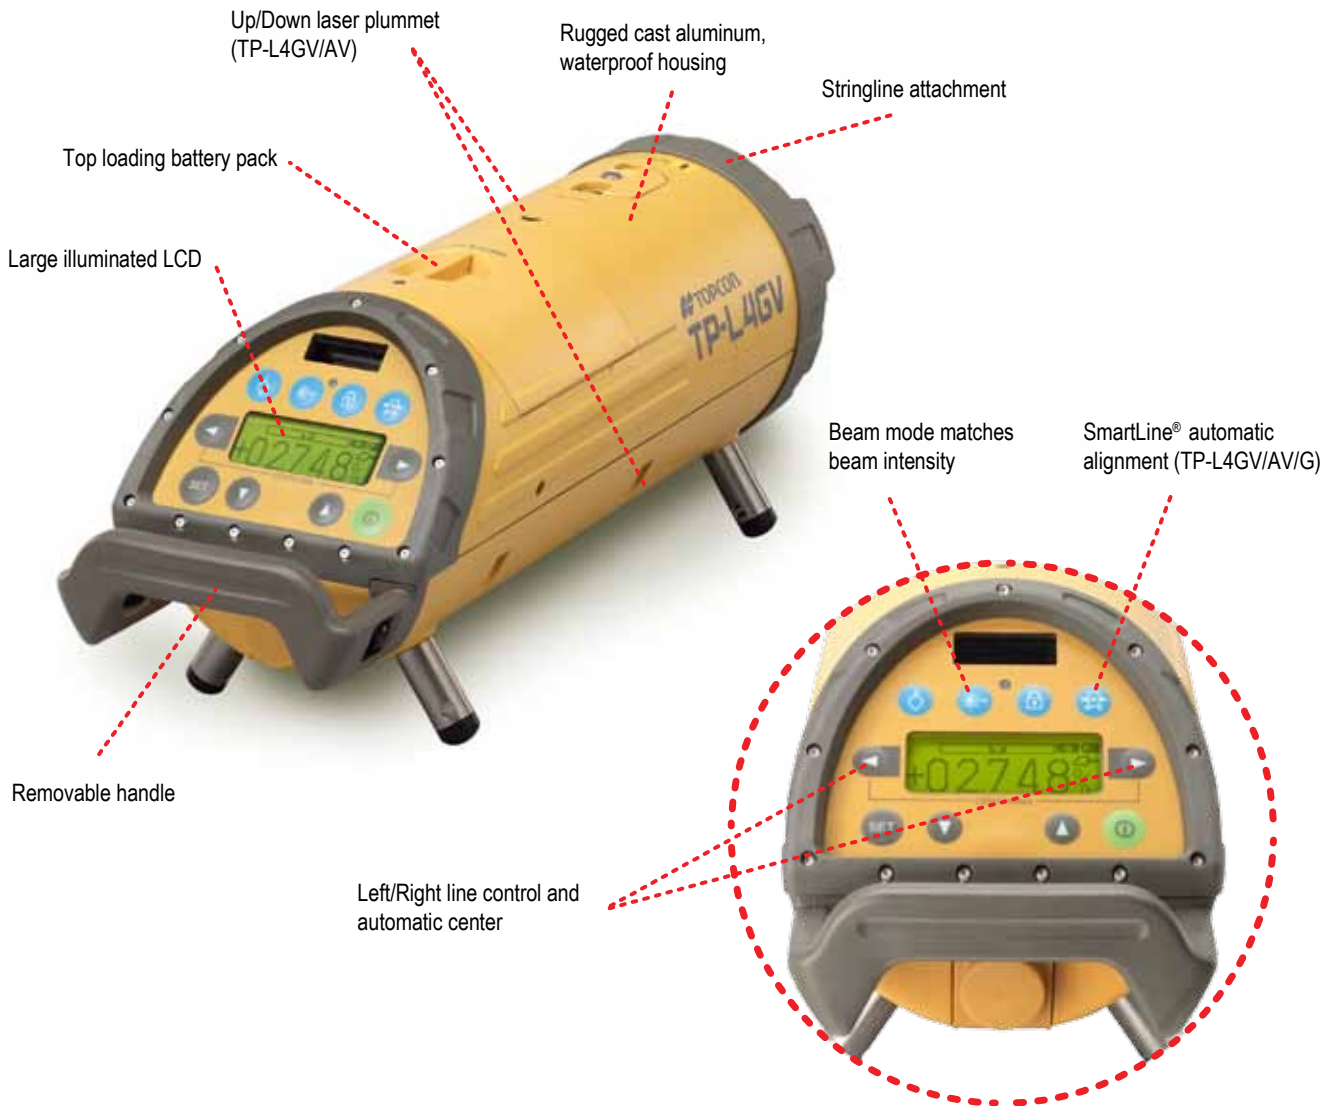

PRIMARY FEATURES