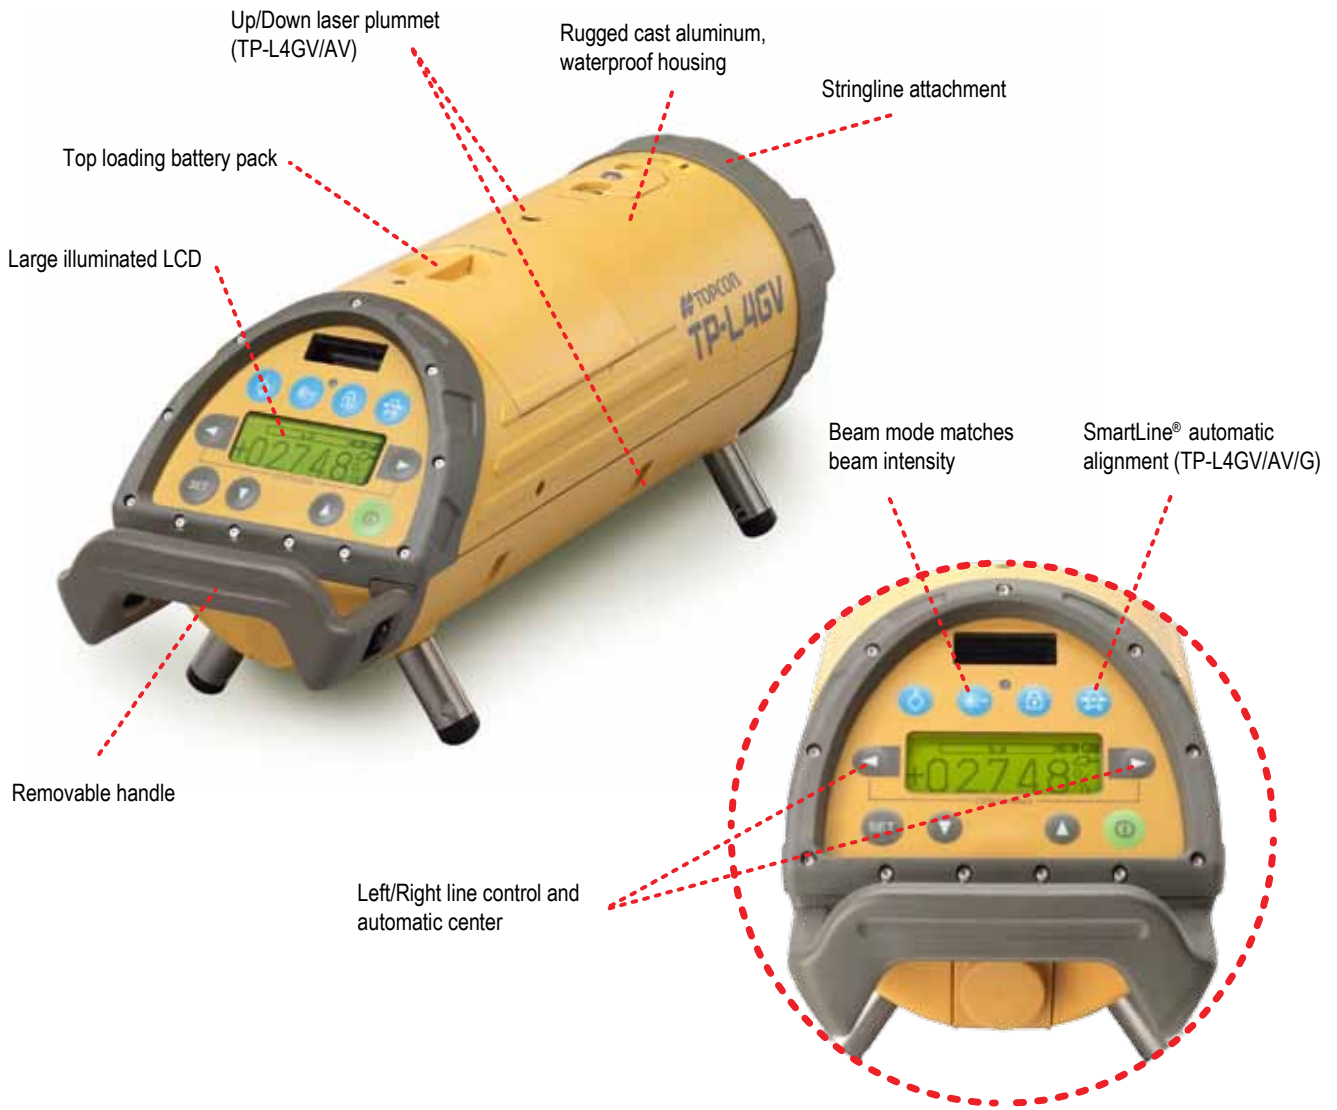

Easy-to-see display

The large, backlit LCD is sloped so you can easily see the panel without climbing into the manhole or trench.

Functional accessibility anywhere

The RC-200 remote puts all of the features at your fingertips whether you're at the laser or up to 660 ft. away.

Precision Grade Setting for Peak Production

- World's most accurate leveling and grade system
- Survey accurate electronic encoder superior at any grade
- Reduces rework

World's Only 3-way Beam (TP-L4GV/AV)

Standard RC-200 Infrared Remote

- SmartLine® auto-alignment
- Laser "standby" to save battery power
- Beam Mode to precisely manage brightness
- Auto-Centering
- Grade Match for quick grade reference and elevation matching

TP-L4G - GreenBeam® with LED plumb

TP-L4BG - Economy GreenBeam® with LED plumb

TP-L4B - Economy red beam with LED plumb

PRIMARY FEATURES

Why green?

Simple. You can see our GreenBeam® anywhere and under any conditions. It's the most visible construction laser ever! In fact, the TP-L4G GreenBeam® is four times easier to find in bright sunlight than conventional beams. So setup, grading and pipe installation is fast and easy.