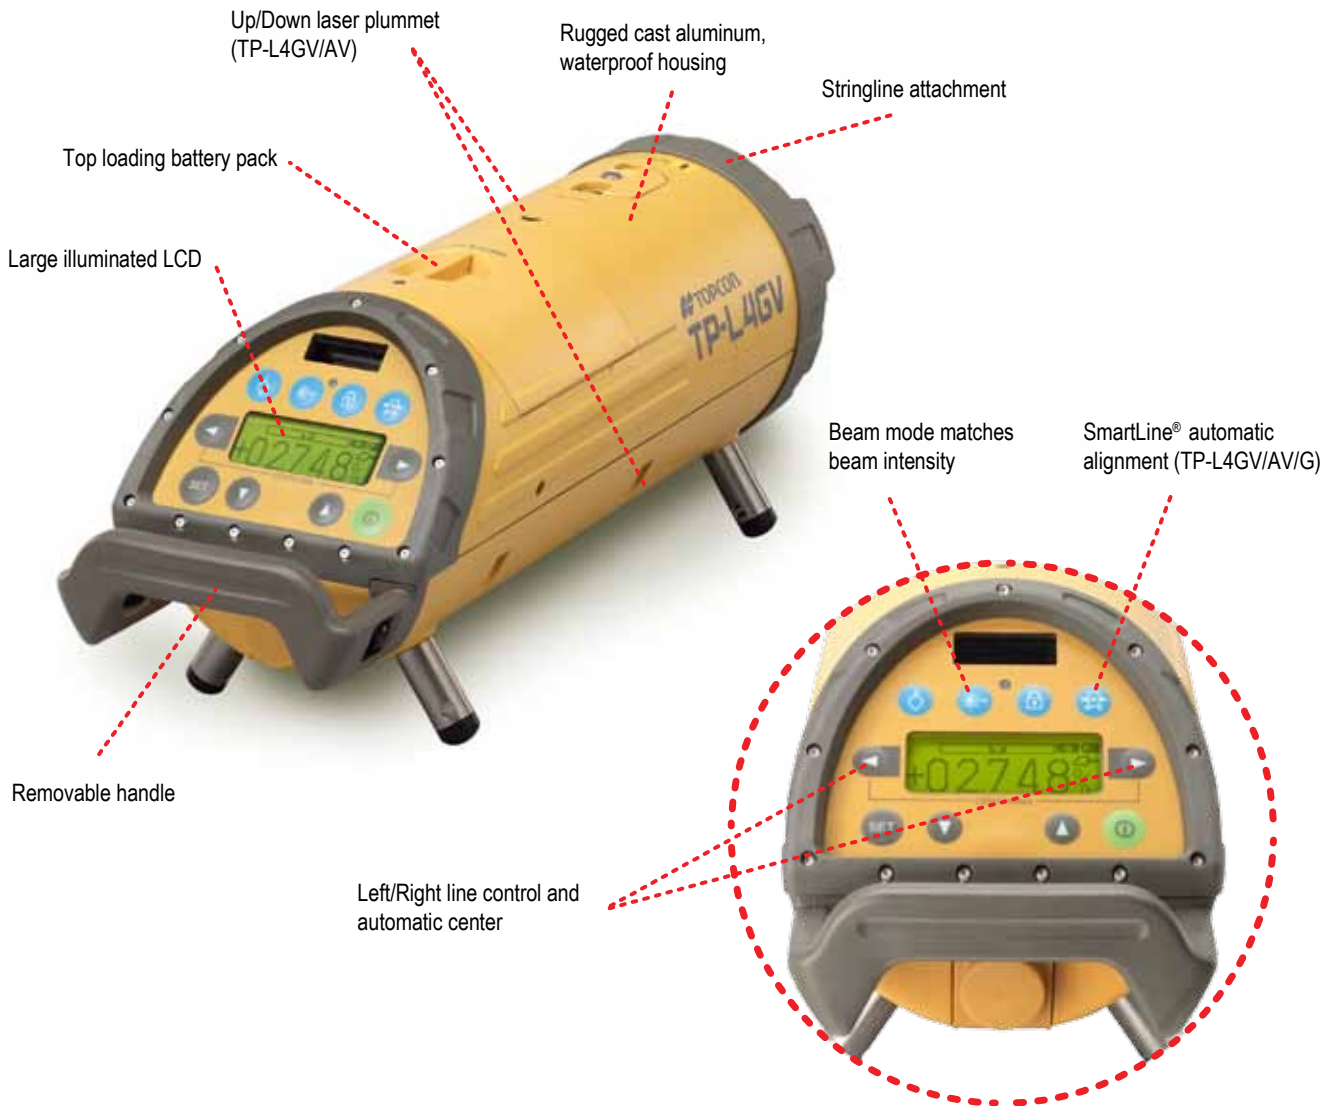

Easy-to-see display

The large, backlit LCD is sloped so you can easily see the panel without climbing into the manhole or trench.

Functional accessibility anywhere

The RC-200 remote puts all of the features at your fingertips whether you're at the laser or up to 660 ft. away.

Precision Grade Setting for Peak Production

- World's most accurate leveling and grade system
- Survey accurate electronic encoder superior at any grade
- Reduces rework

World's Only 3-way Beam (TP-L4GV/AV)

Standard RC-200 Infrared Remote

- SmartLine® auto-alignment
- Laser "standby" to save battery power
- Beam Mode to precisely manage brightness
- Auto-Centering
- Grade Match for quick grade reference and elevation matching

TP-L4G - GreenBeam® with LED plumb

TP-L4BG - Economy GreenBeam® with LED plumb

TP-L4B - Economy red beam with LED plumb

PRIMARY FEATURES

Why green?

Simple. You can see our GreenBeam® anywhere and under any conditions. It's the most visible construction laser ever! In fact, the TP-L4G GreenBeam® is four times easier to find in bright sunlight than conventional beams. So setup, grading and pipe installation is fast and easy.