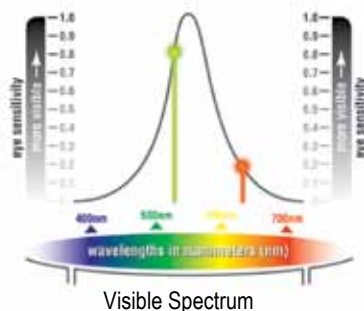

TP-L4G - GreenBeam® with LED plumb

TP-L4BG - Economy GreenBeam® with LED plumb

TP-L4B - Economy red beam with LED plumb

PRIMARY FEATURES

Why green?

Simple. You can see our GreenBeam® anywhere and under any conditions. It's the most visible construction laser ever! In fact, the TP-L4G GreenBeam® is four times easier to find in bright sunlight than conventional beams. So setup, grading and pipe installation is fast and easy.