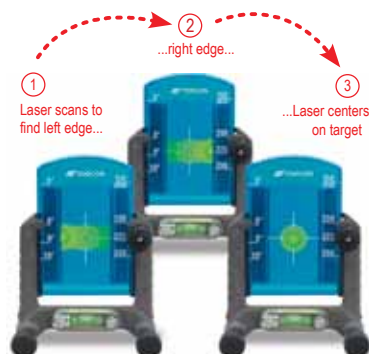

Easy-to-see display

The large, backlit LCD is sloped so you can easily see the panel without climbing into the manhole or trench.

Functional accessibility anywhere

The RC-200 remote puts all of the features at your fingertips whether you're at the laser or up to 660 ft. away.

SmartLine® (TP-L4GV/AV/G)

Accelerate production by making setup and alignment automatic. Patented scanning technology allows the industry's only fast, accurate one-person automatic alignment feature: the SmartLine®.

Precision Grade Setting for Peak Production

- World's most accurate leveling and grade system
- Survey accurate electronic encoder superior at any grade
- Reduces rework

World's Only 3-way Beam (TP-L4GV/AV)